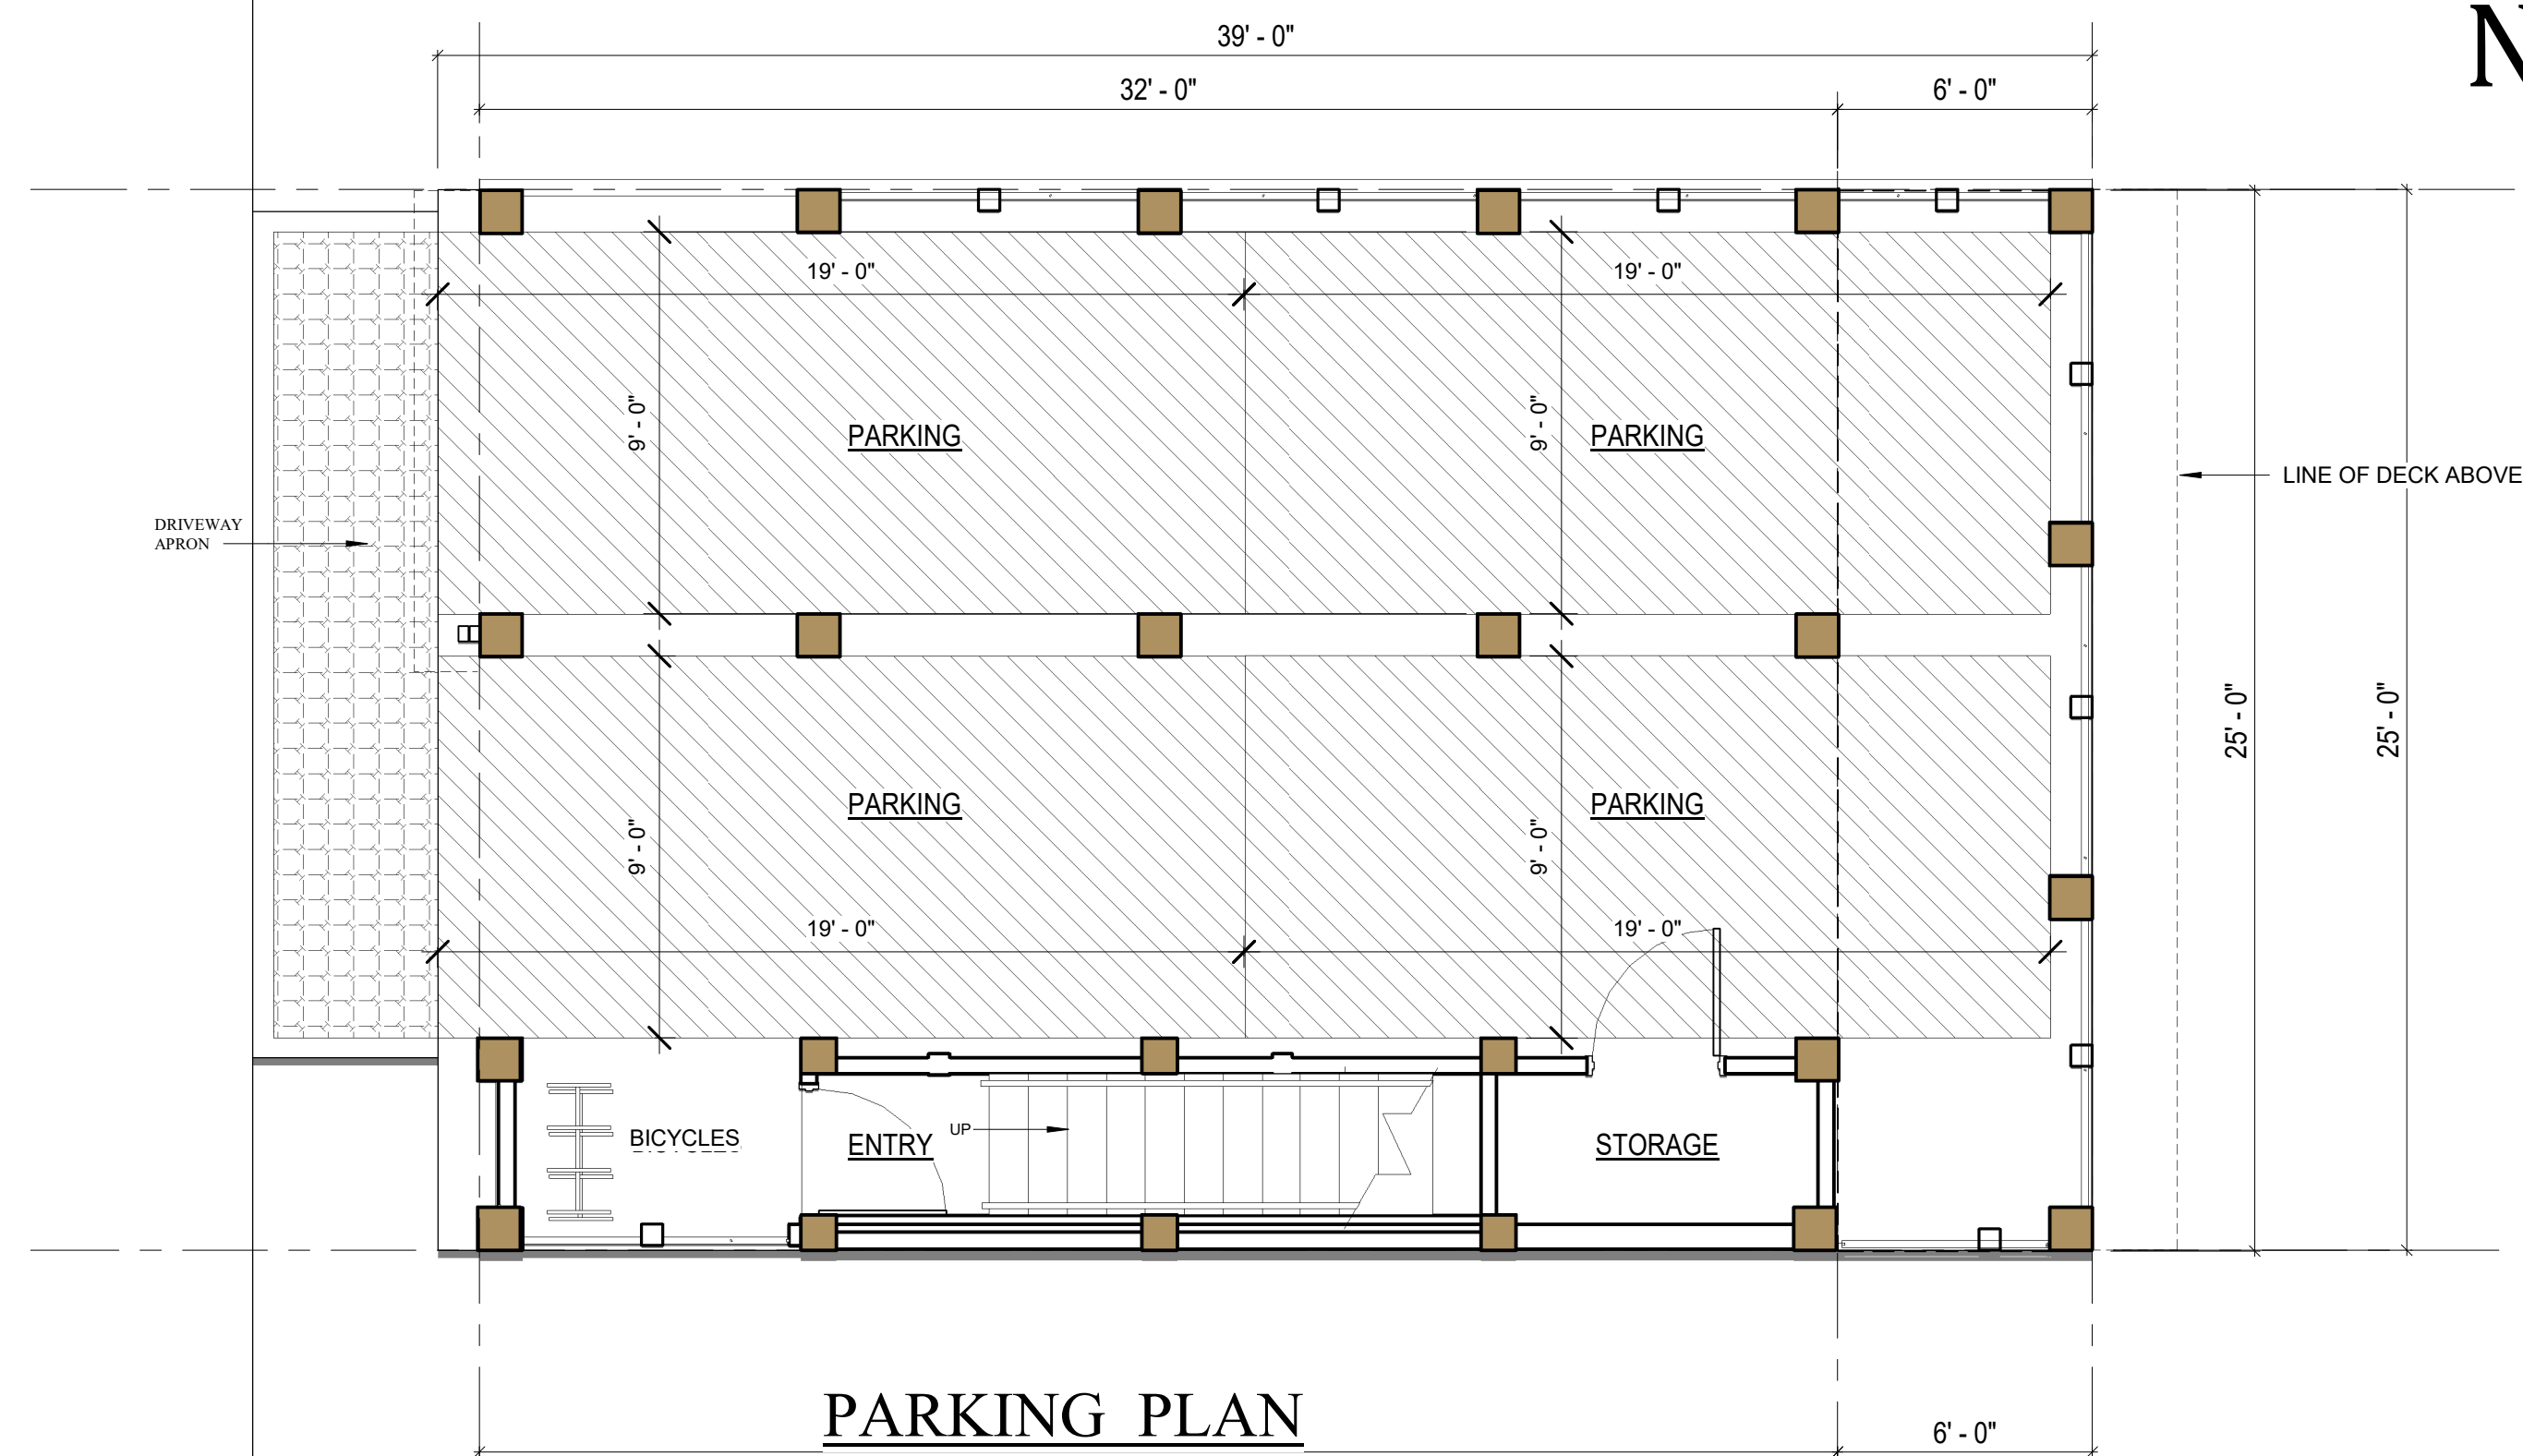

REVISIONS:

SEAL:

SHEET TITLE:
LOT 12 ELEVATIONS

A202

SOUTH ELEVATION: LOT 12

WEST ELEVATION: LOT 12

LOT 12
4 BEDROOM/ 4 BATH
2020 SF

EAST ELEVATION: LOT 12

REVISIONS:

SEAL:

SHEET TITLE:
LOT 13 PLANS

A100

1ST LEVEL FLOOR PLAN

LOT 13

4 BEDROOM/ 3 1/2 BATH
1705 SF

2ND LEVEL FLOOR PLAN

PARKING PLAN

3RD LEVEL FLOOR PLAN