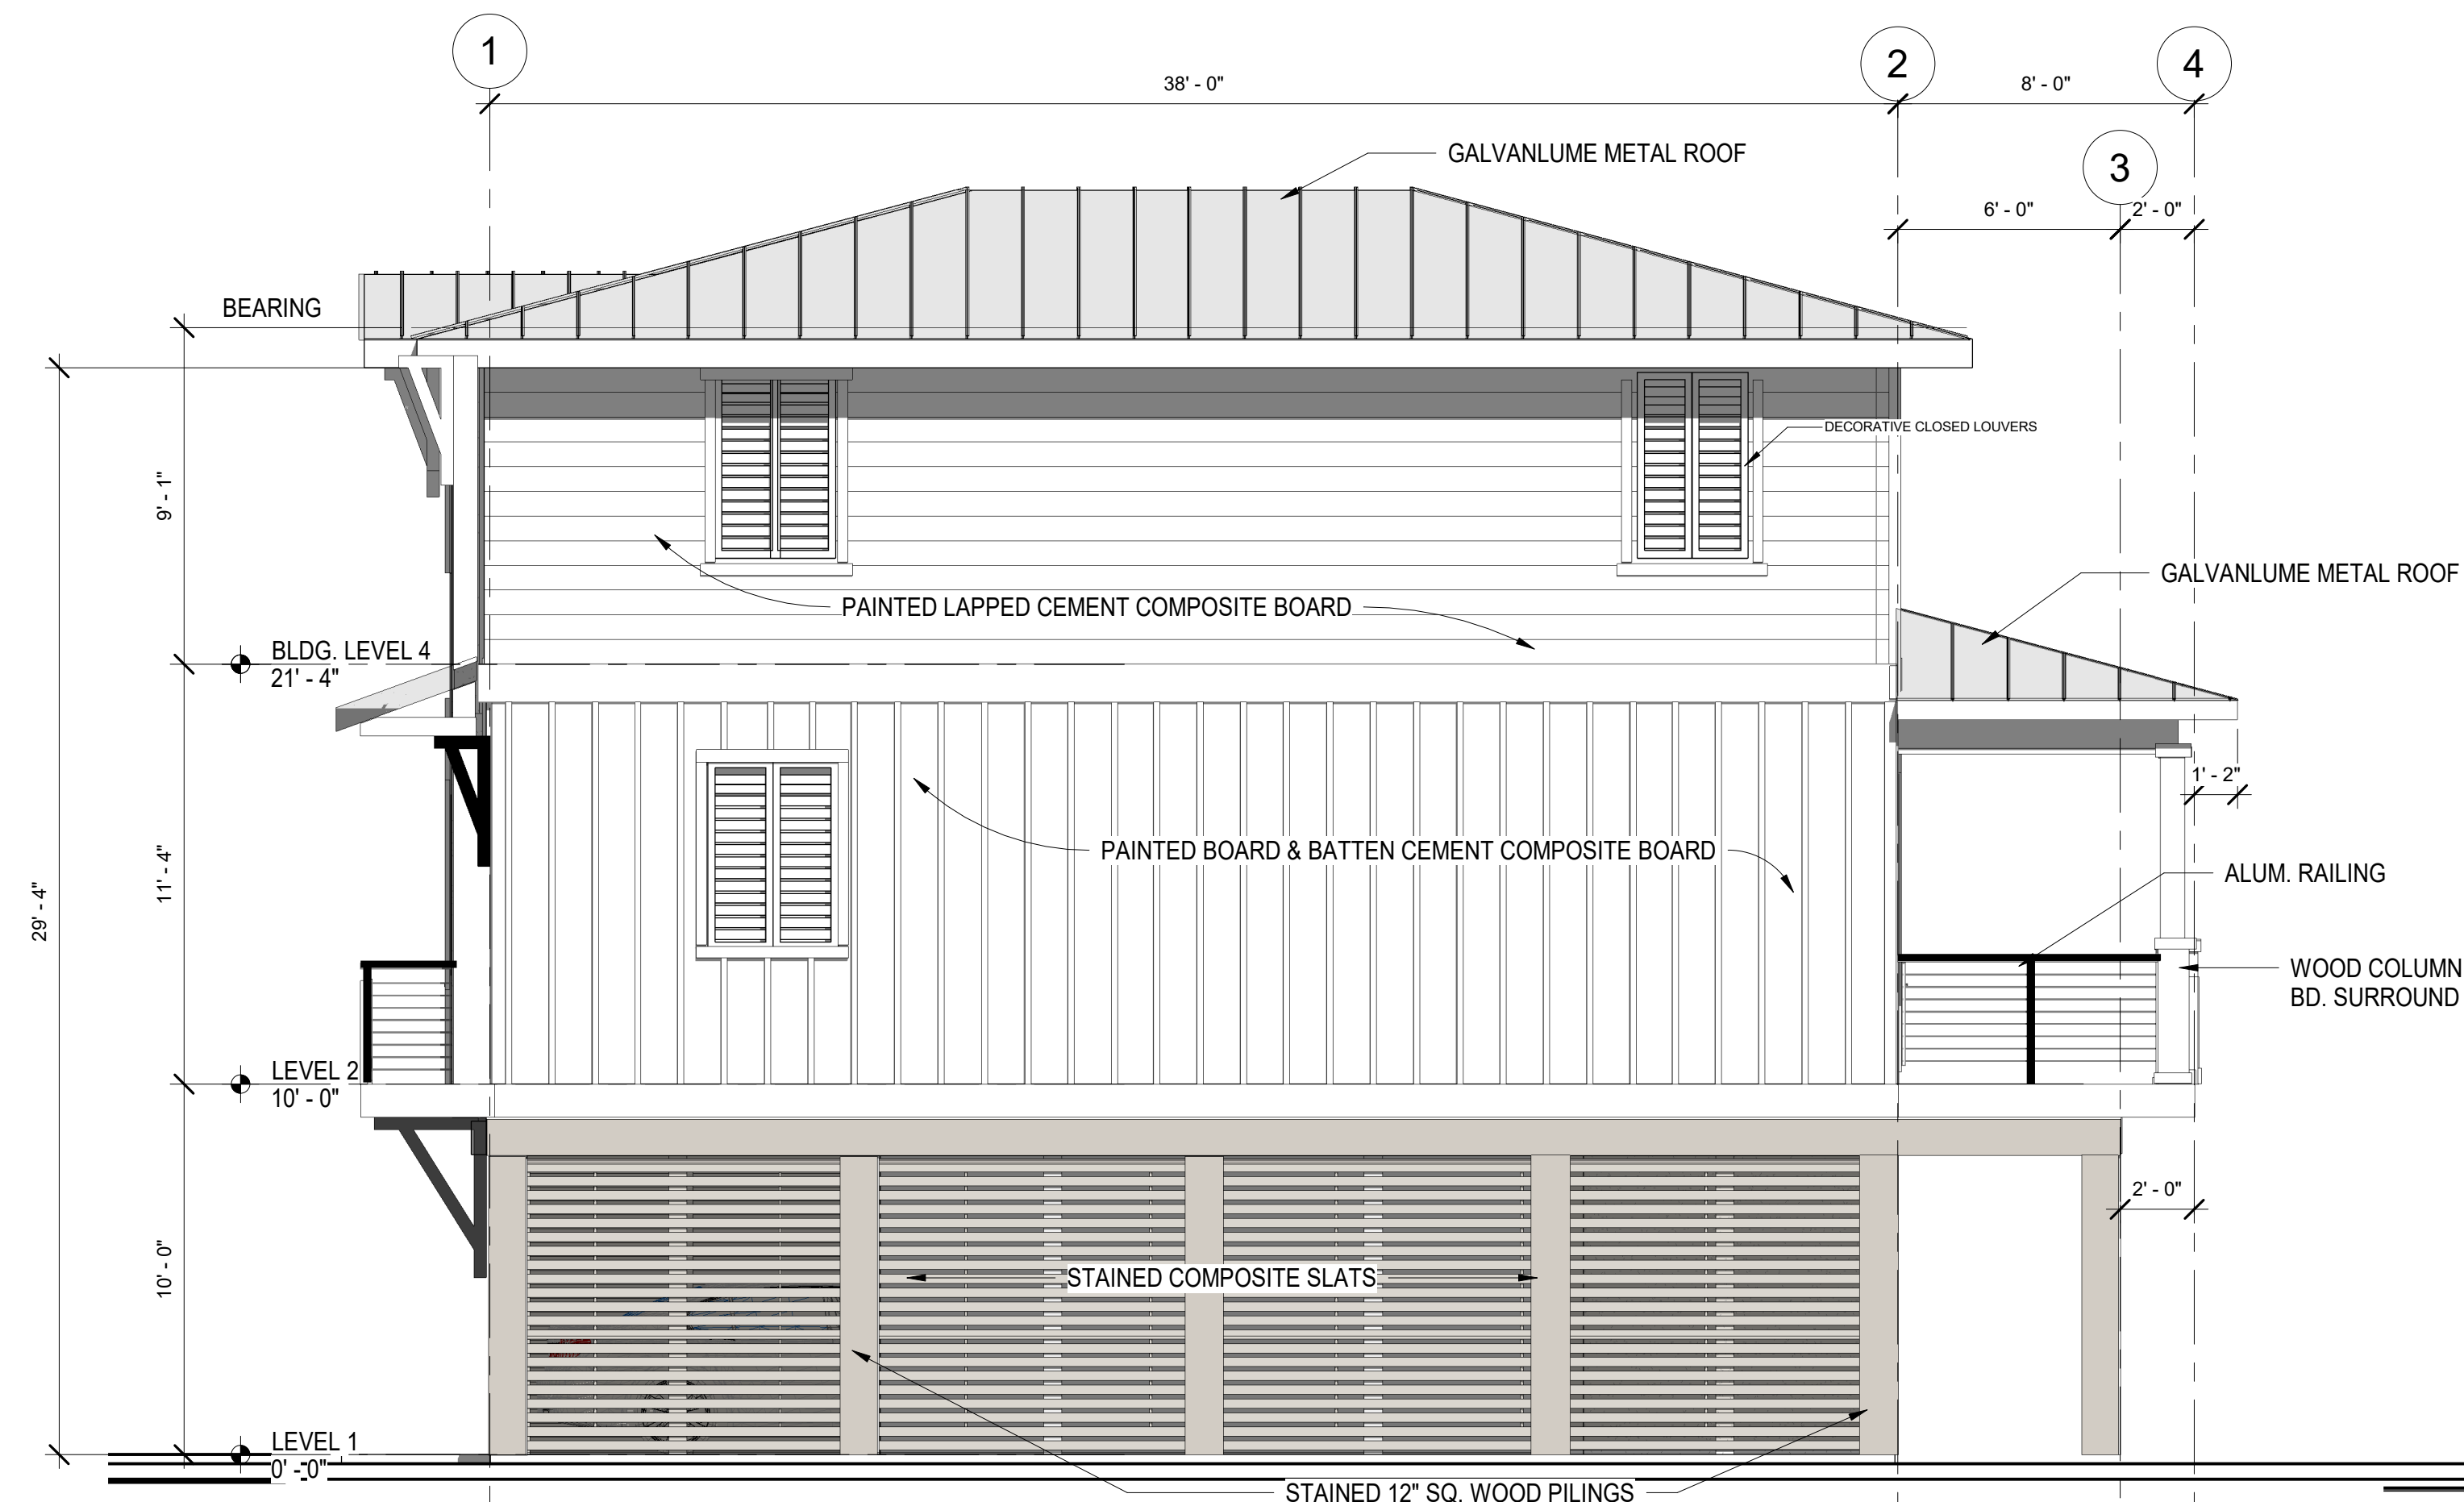

REVISIONS:

SEAL:

SHEET TITLE:
LOT 12 ELEVATIONS

A202

SOUTH ELEVATION: LOT 12

WEST ELEVATION: LOT 12

LOT 12
4 BEDROOM/ 4 BATH
2020 SF

EAST ELEVATION: LOT 12

REVISIONS:

SEAL:

SHEET TITLE:
LOT 13 PLANS

A100

1ST LEVEL FLOOR PLAN

LOT 13

4 BEDROOM/ 3 1/2 BATH
1705 SF

2ND LEVEL FLOOR PLAN

PARKING PLAN

3RD LEVEL FLOOR PLAN