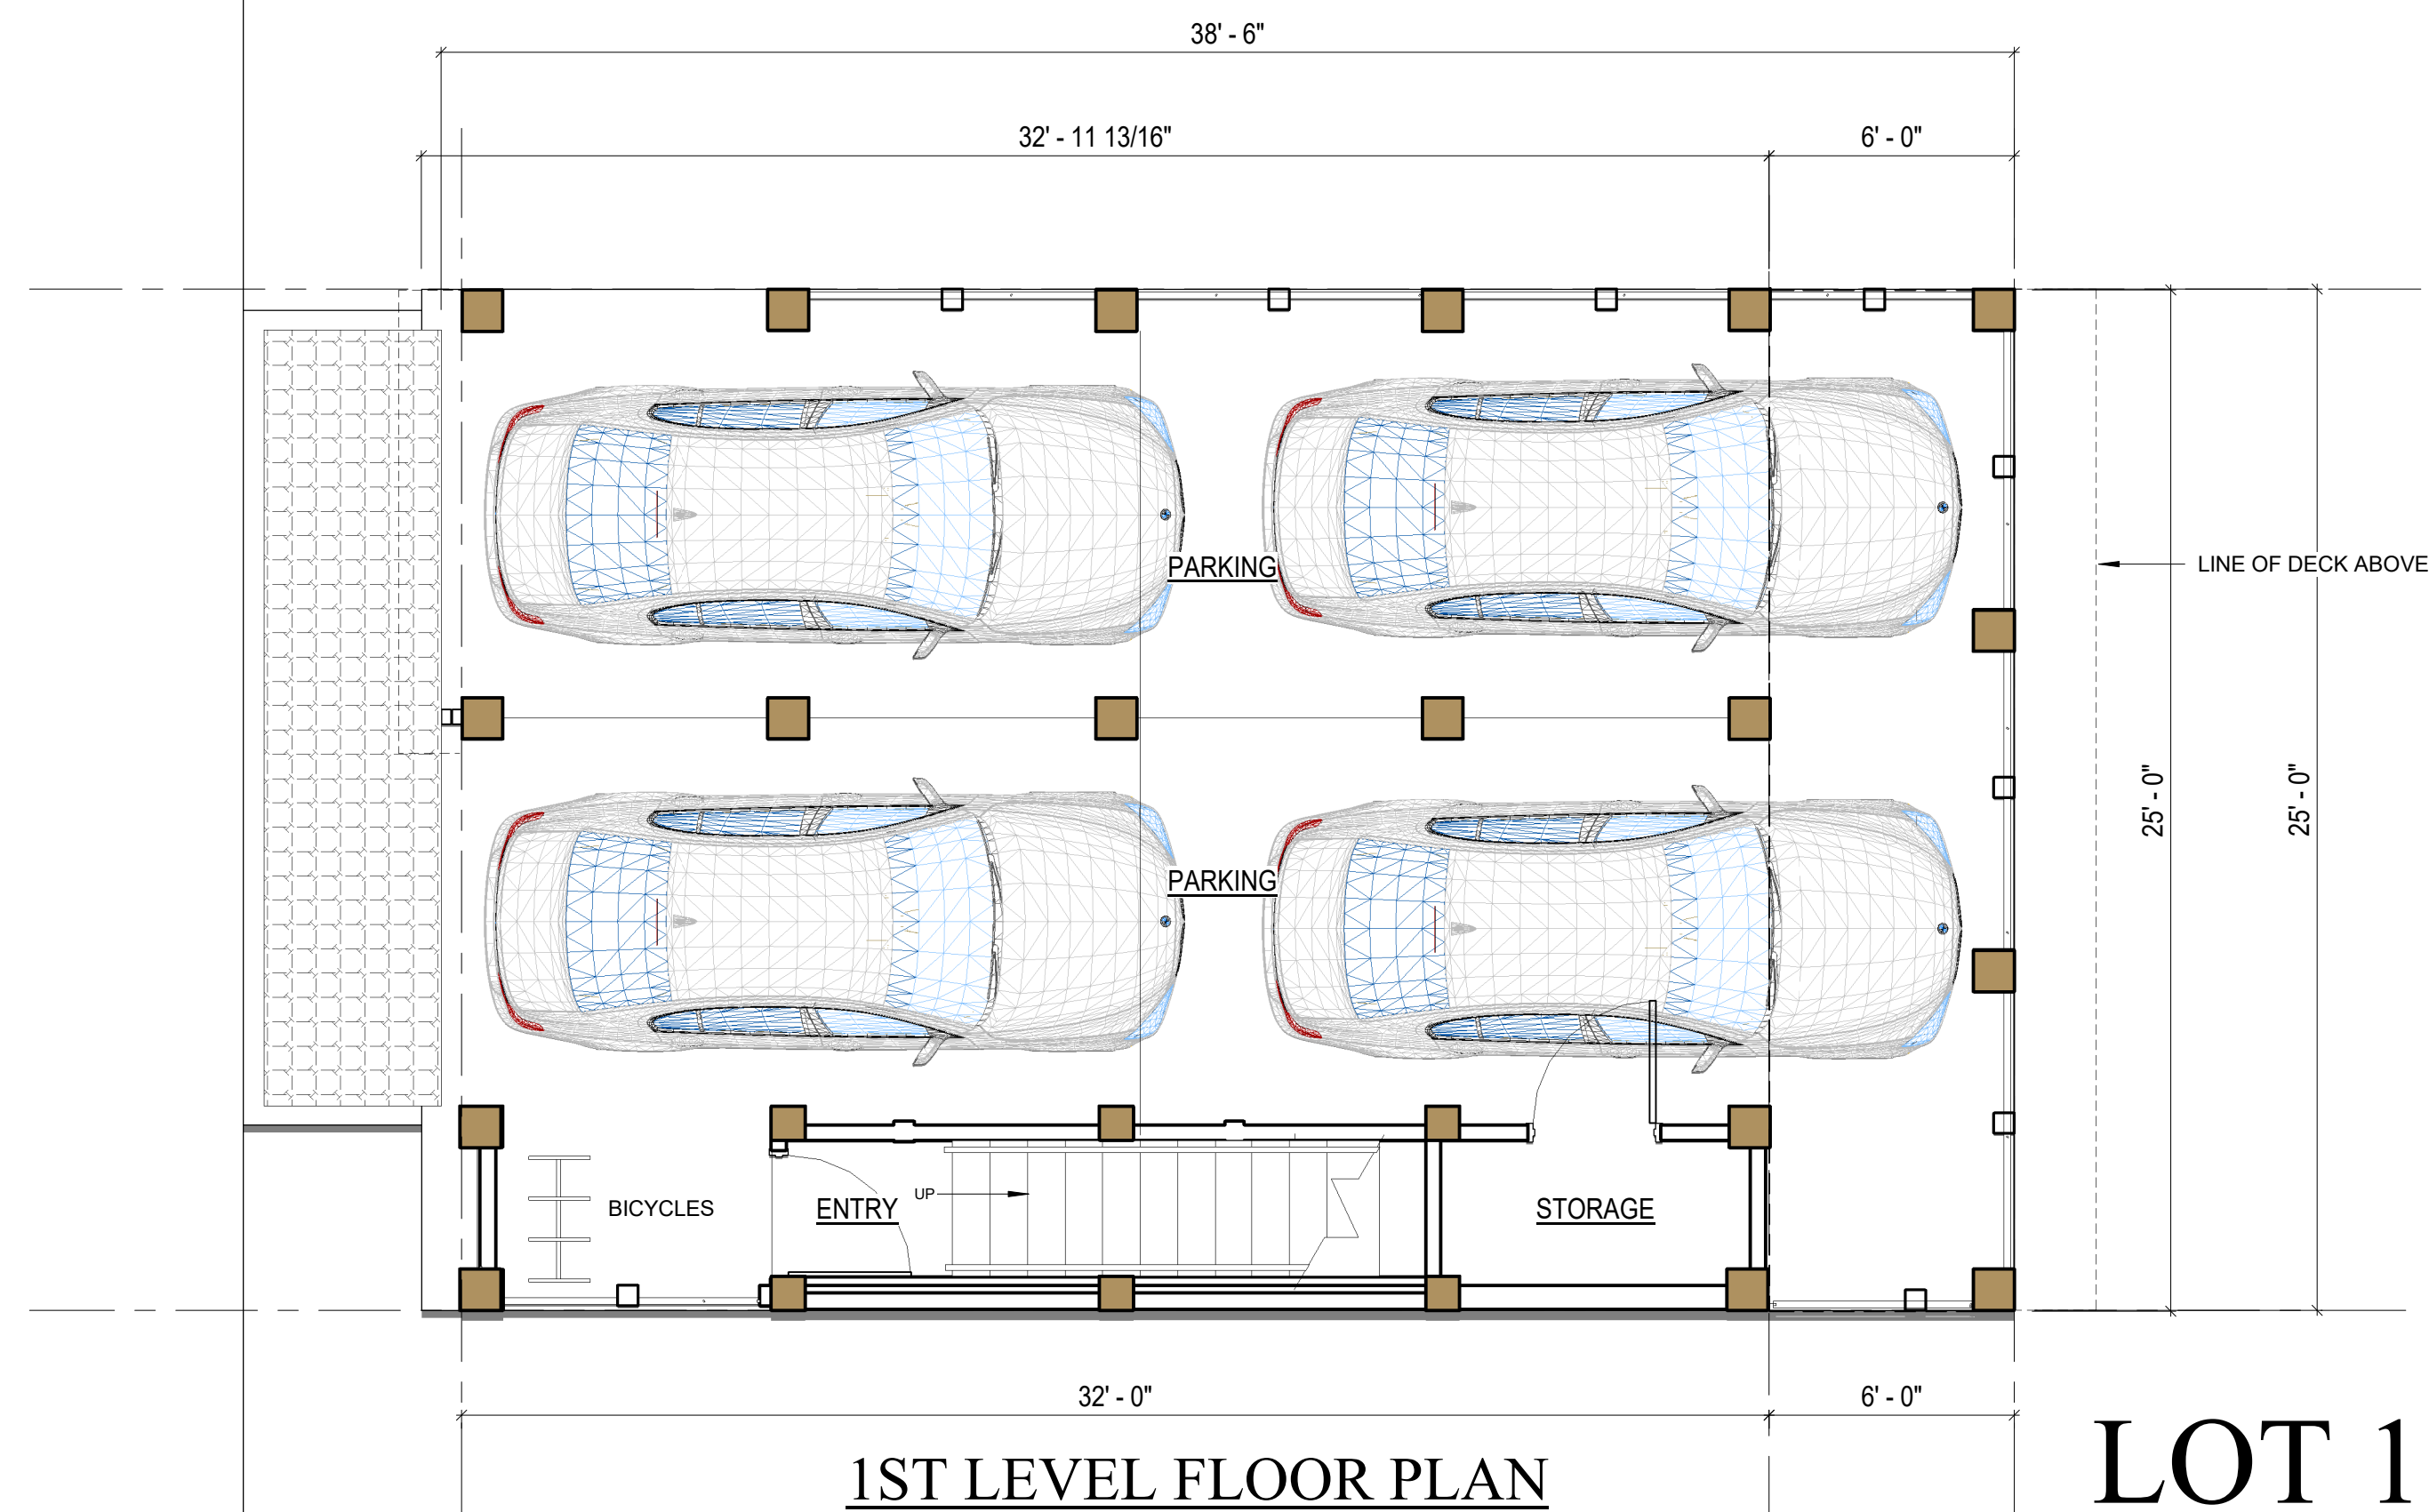

REVISIONS:

SEAL:

SHEET TITLE:
LOT 12 ELEVATIONS

A202

SOUTH ELEVATION: LOT 12

WEST ELEVATION: LOT 12

LOT 12
4 BEDROOM/ 4 BATH
2020 SF

EAST ELEVATION: LOT 12

REVISIONS:

SEAL:

SHEET TITLE:
LOT 13 PLANS

A100

1ST LEVEL FLOOR PLAN

LOT 13

4 BEDROOM/ 3 1/2 BATH
1705 SF

2ND LEVEL FLOOR PLAN

PARKING PLAN

3RD LEVEL FLOOR PLAN