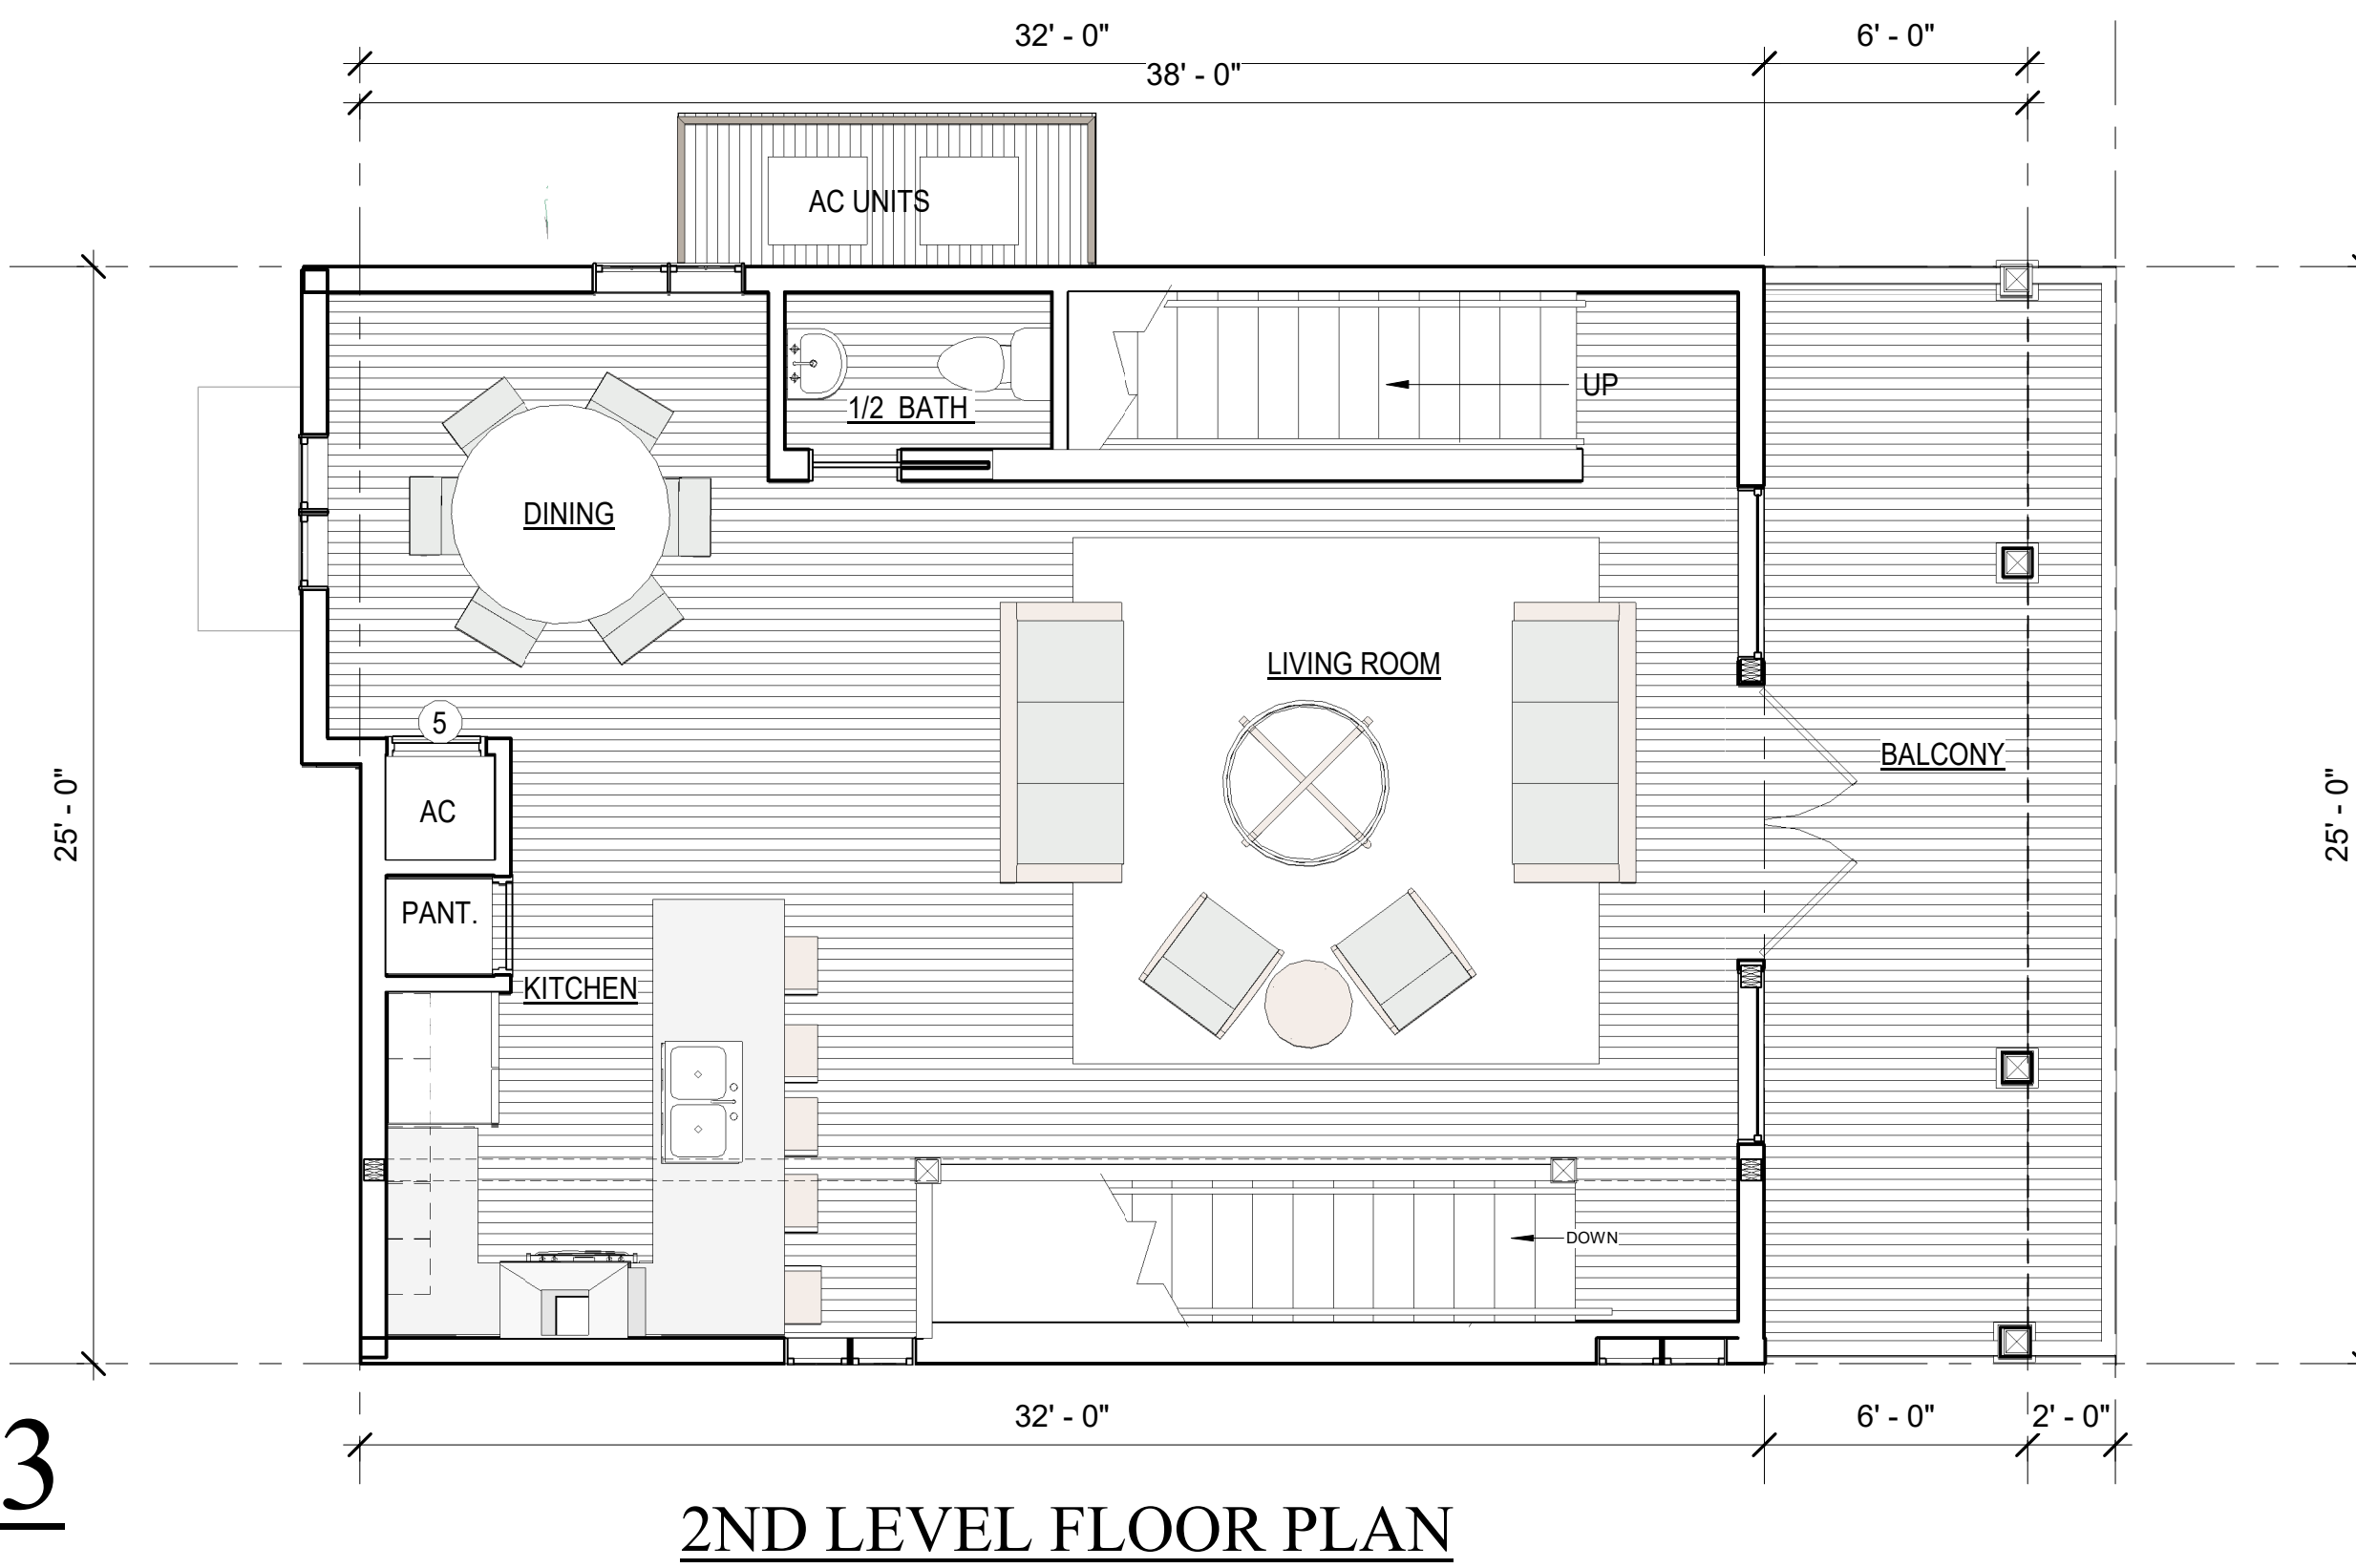

REVISIONS:

SEAL:

SHEET TITLE:
LOT 12 ELEVATIONS

A202

SOUTH ELEVATION: LOT 12

WEST ELEVATION: LOT 12

LOT 12
4 BEDROOM/ 4 BATH
2020 SF

EAST ELEVATION: LOT 12

REVISIONS:

SEAL:

SHEET TITLE:
LOT 13 PLANS

A100

1ST LEVEL FLOOR PLAN

LOT 13

4 BEDROOM/ 3 1/2 BATH
1705 SF

2ND LEVEL FLOOR PLAN

PARKING PLAN

3RD LEVEL FLOOR PLAN