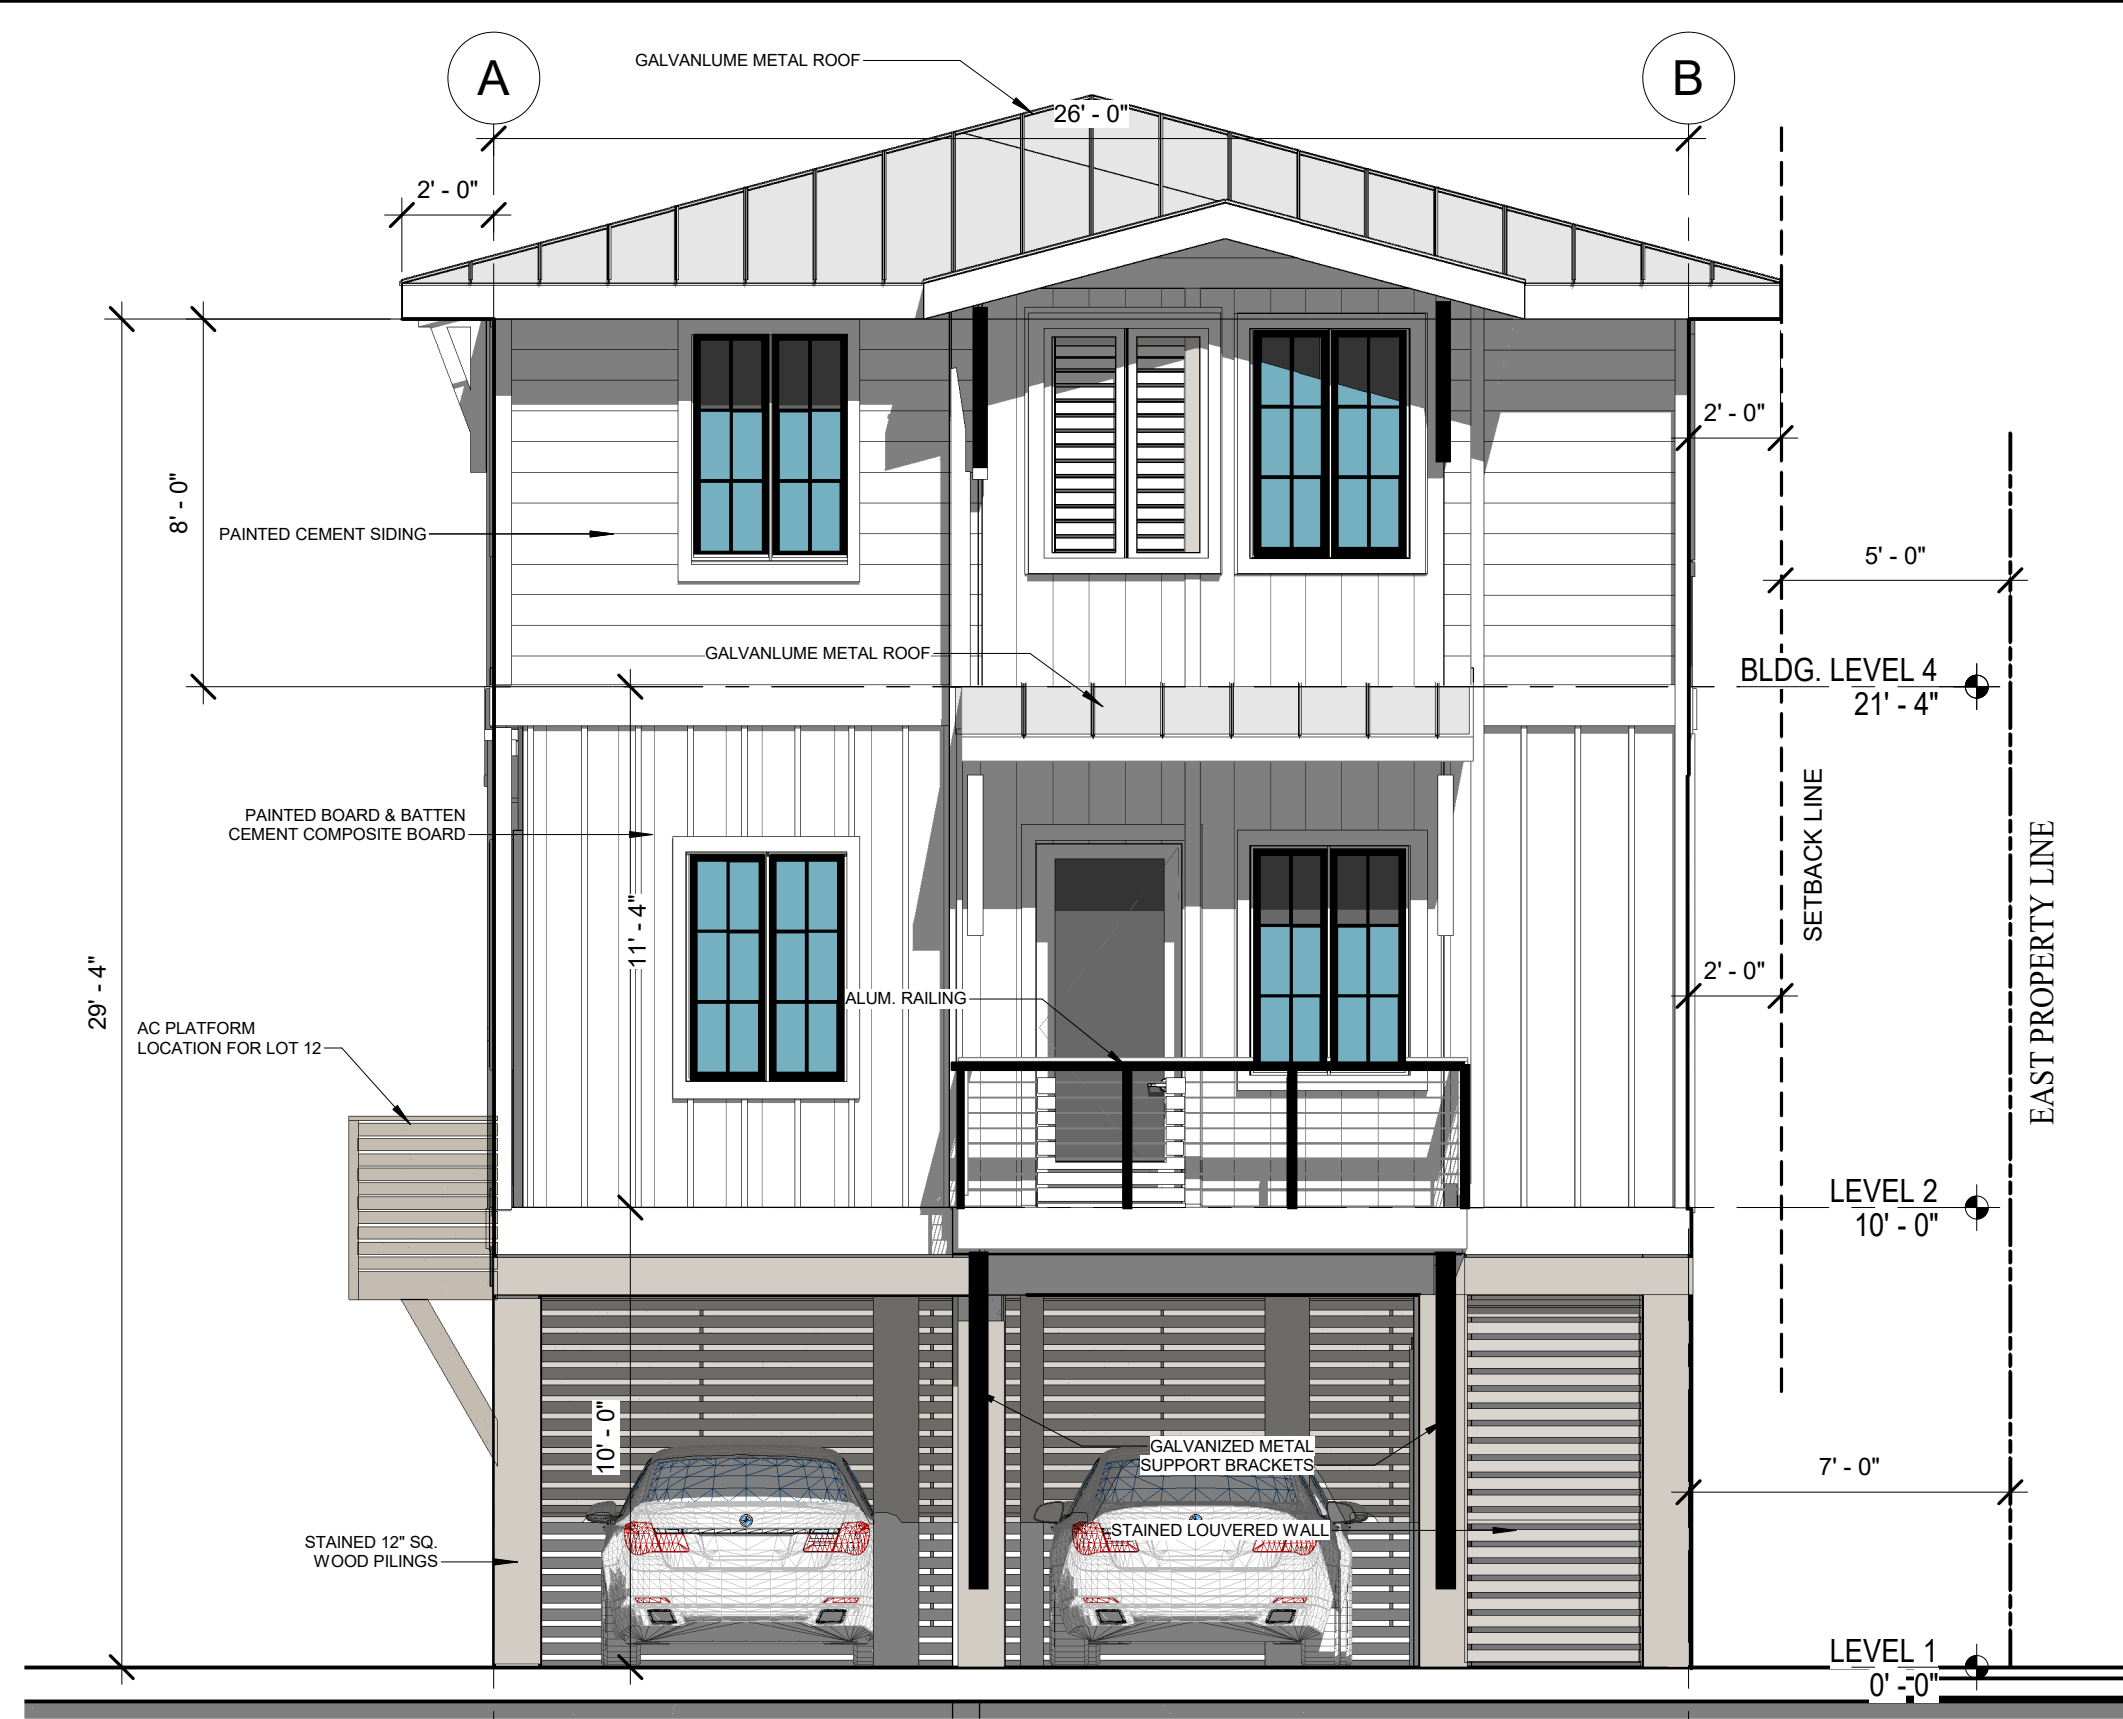

REVISIONS:

SEAL:

SHEET TITLE:
LOT 12 ELEVATIONS

A202

SOUTH ELEVATION: LOT 12

WEST ELEVATION: LOT 12

LOT 12
4 BEDROOM/ 4 BATH
2020 SF

EAST ELEVATION: LOT 12

REVISIONS:

SEAL:

SHEET TITLE:
LOT 13 PLANS

A100

1ST LEVEL FLOOR PLAN

LOT 13

4 BEDROOM/ 3 1/2 BATH
1705 SF

2ND LEVEL FLOOR PLAN

PARKING PLAN

3RD LEVEL FLOOR PLAN