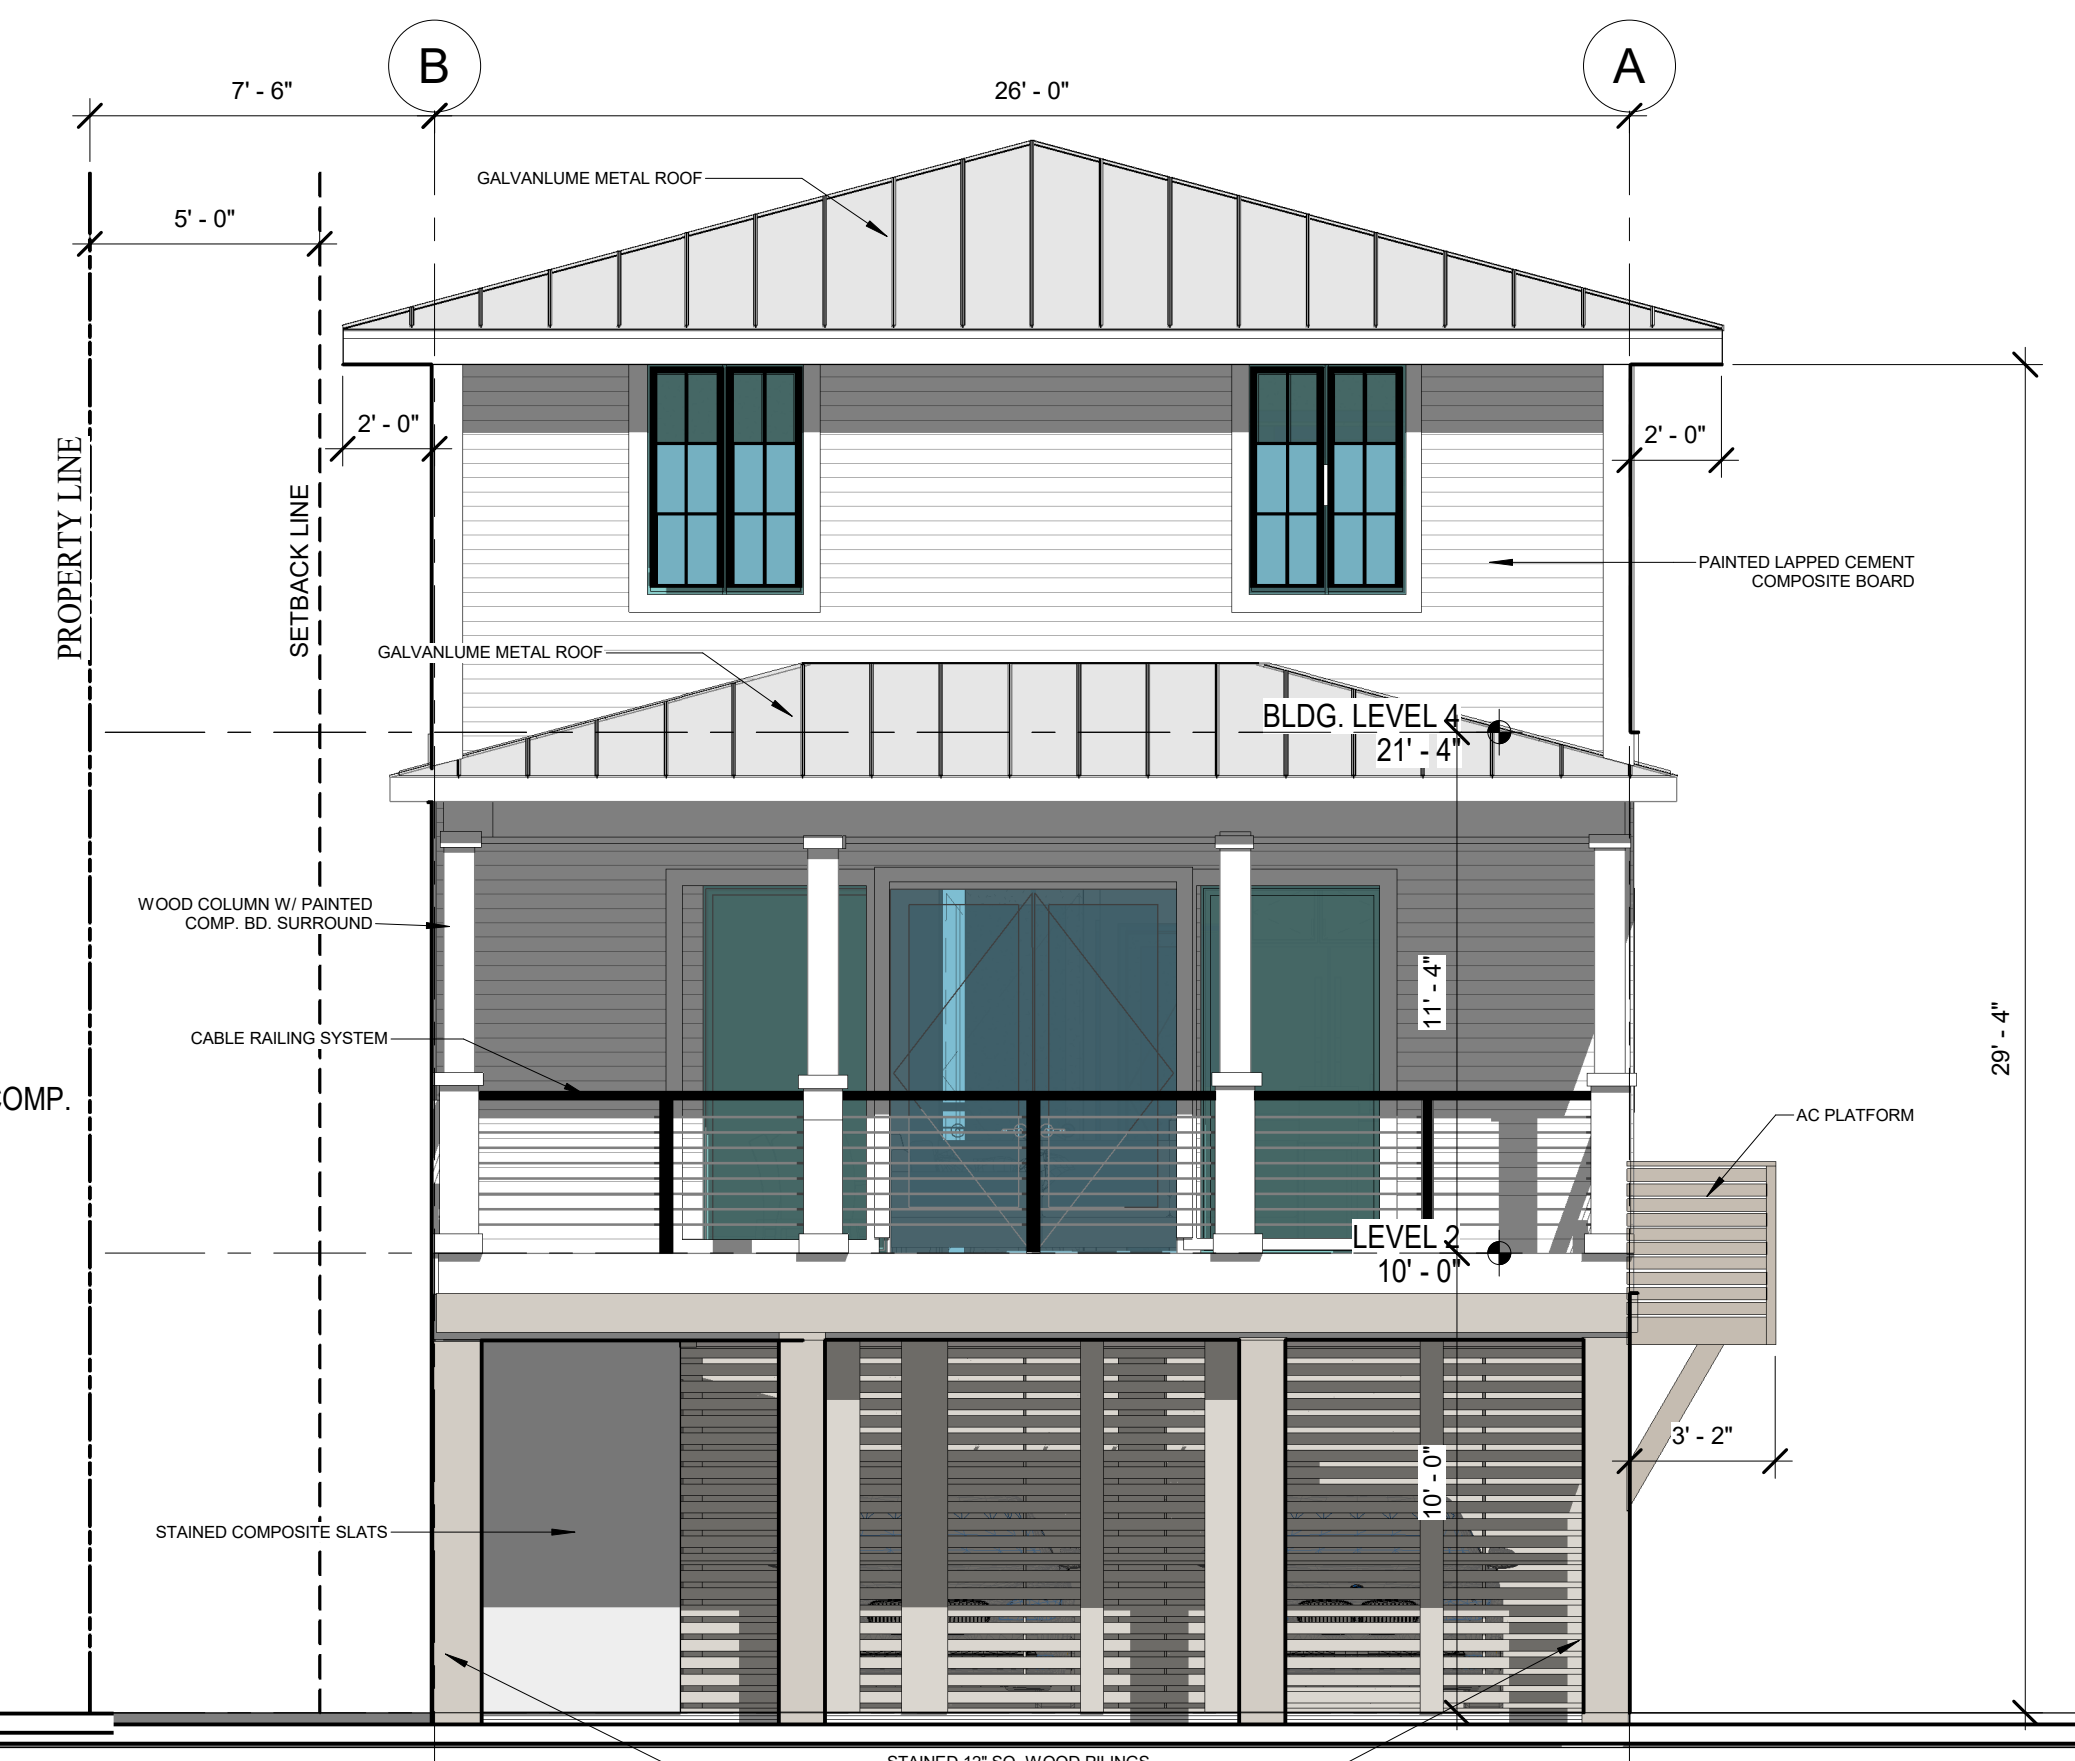

REVISIONS:

SEAL:

SHEET TITLE:
LOT 12 ELEVATIONS

A202

SOUTH ELEVATION: LOT 12

WEST ELEVATION: LOT 12

LOT 12
4 BEDROOM/ 4 BATH
2020 SF

EAST ELEVATION: LOT 12

REVISIONS:

SEAL:

SHEET TITLE:
LOT 13 PLANS

A100

1ST LEVEL FLOOR PLAN

LOT 13

4 BEDROOM/ 3 1/2 BATH
1705 SF

2ND LEVEL FLOOR PLAN