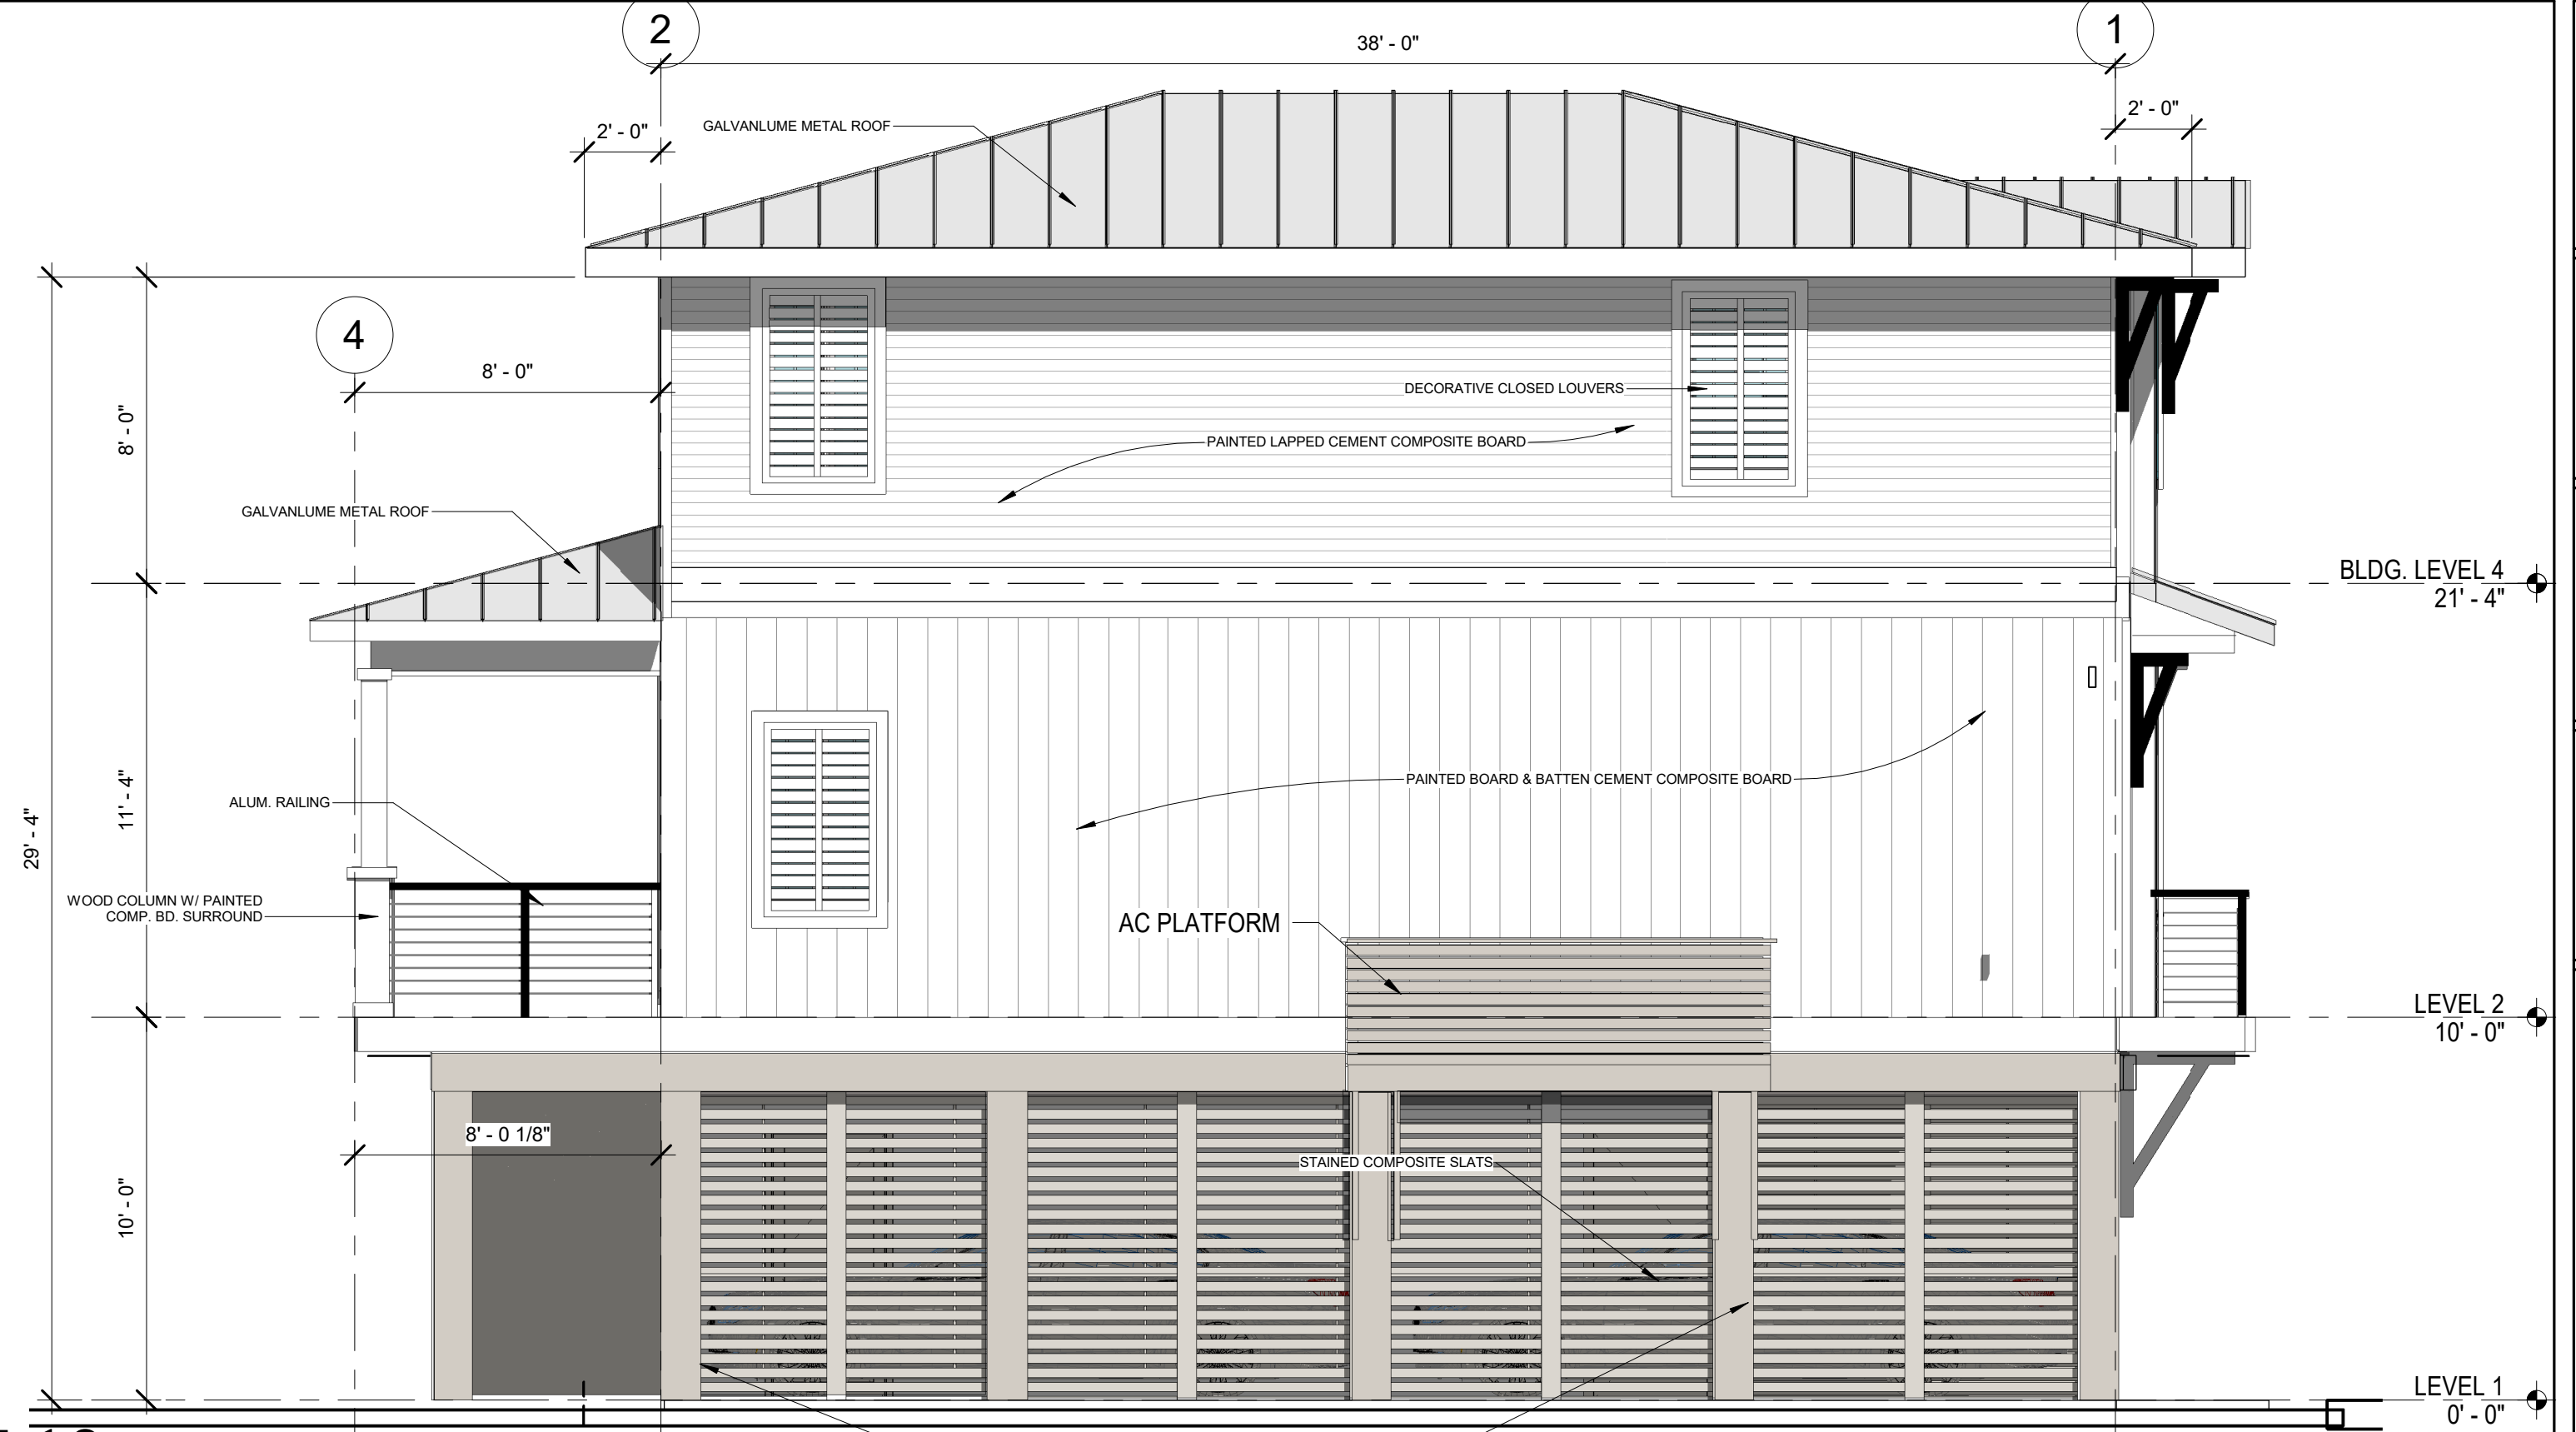

REVISIONS:

SEAL:

SHEET TITLE:
LOT 12 ELEVATIONS

A202

SOUTH ELEVATION: LOT 12

WEST ELEVATION: LOT 12

LOT 12
4 BEDROOM/ 4 BATH
2020 SF

EAST ELEVATION: LOT 12

REVISIONS:

SEAL:

SHEET TITLE:
LOT 13 PLANS

A100

1ST LEVEL FLOOR PLAN

LOT 13

4 BEDROOM/ 3 1/2 BATH
1705 SF

2ND LEVEL FLOOR PLAN

PARKING PLAN

3RD LEVEL FLOOR PLAN