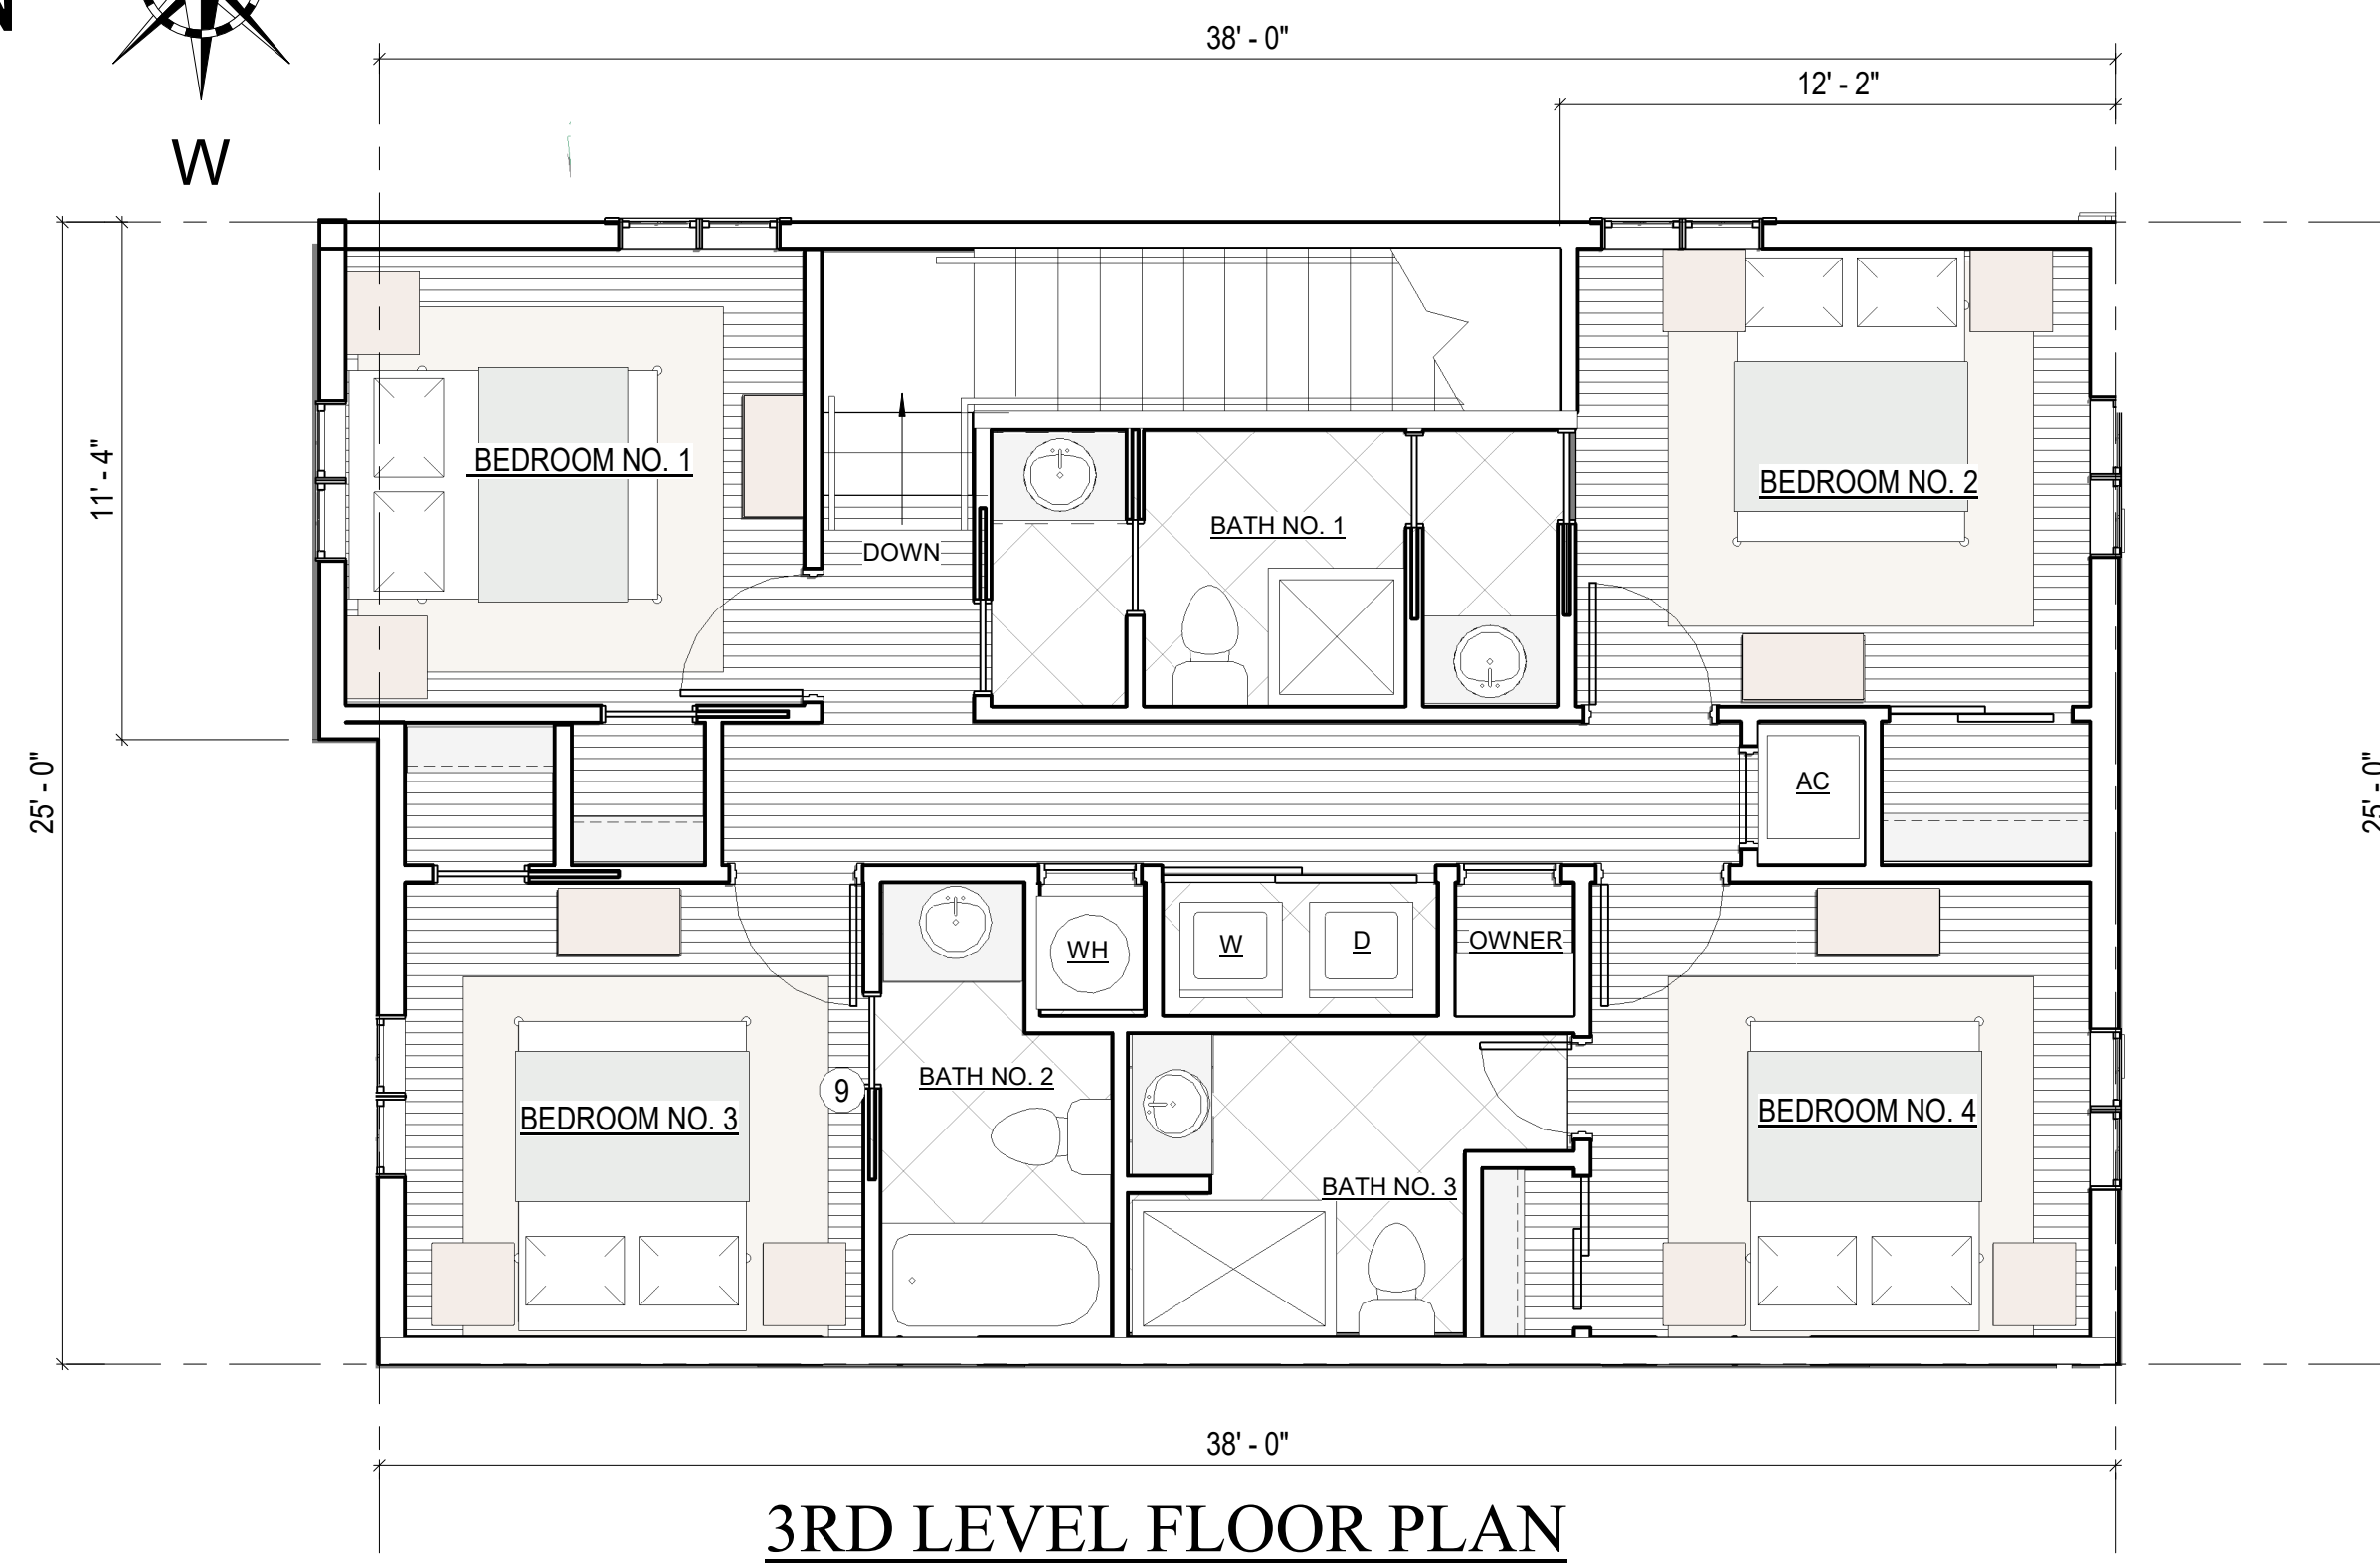

REVISIONS:

SEAL:

SHEET TITLE:
LOT 12 ELEVATIONS

A202

SOUTH ELEVATION: LOT 12

WEST ELEVATION: LOT 12

LOT 12
4 BEDROOM/ 4 BATH
2020 SF

EAST ELEVATION: LOT 12

REVISIONS:

SEAL:

SHEET TITLE:
LOT 13 PLANS

A100

1ST LEVEL FLOOR PLAN

LOT 13

4 BEDROOM/ 3 1/2 BATH
1705 SF

2ND LEVEL FLOOR PLAN

PARKING PLAN

3RD LEVEL FLOOR PLAN