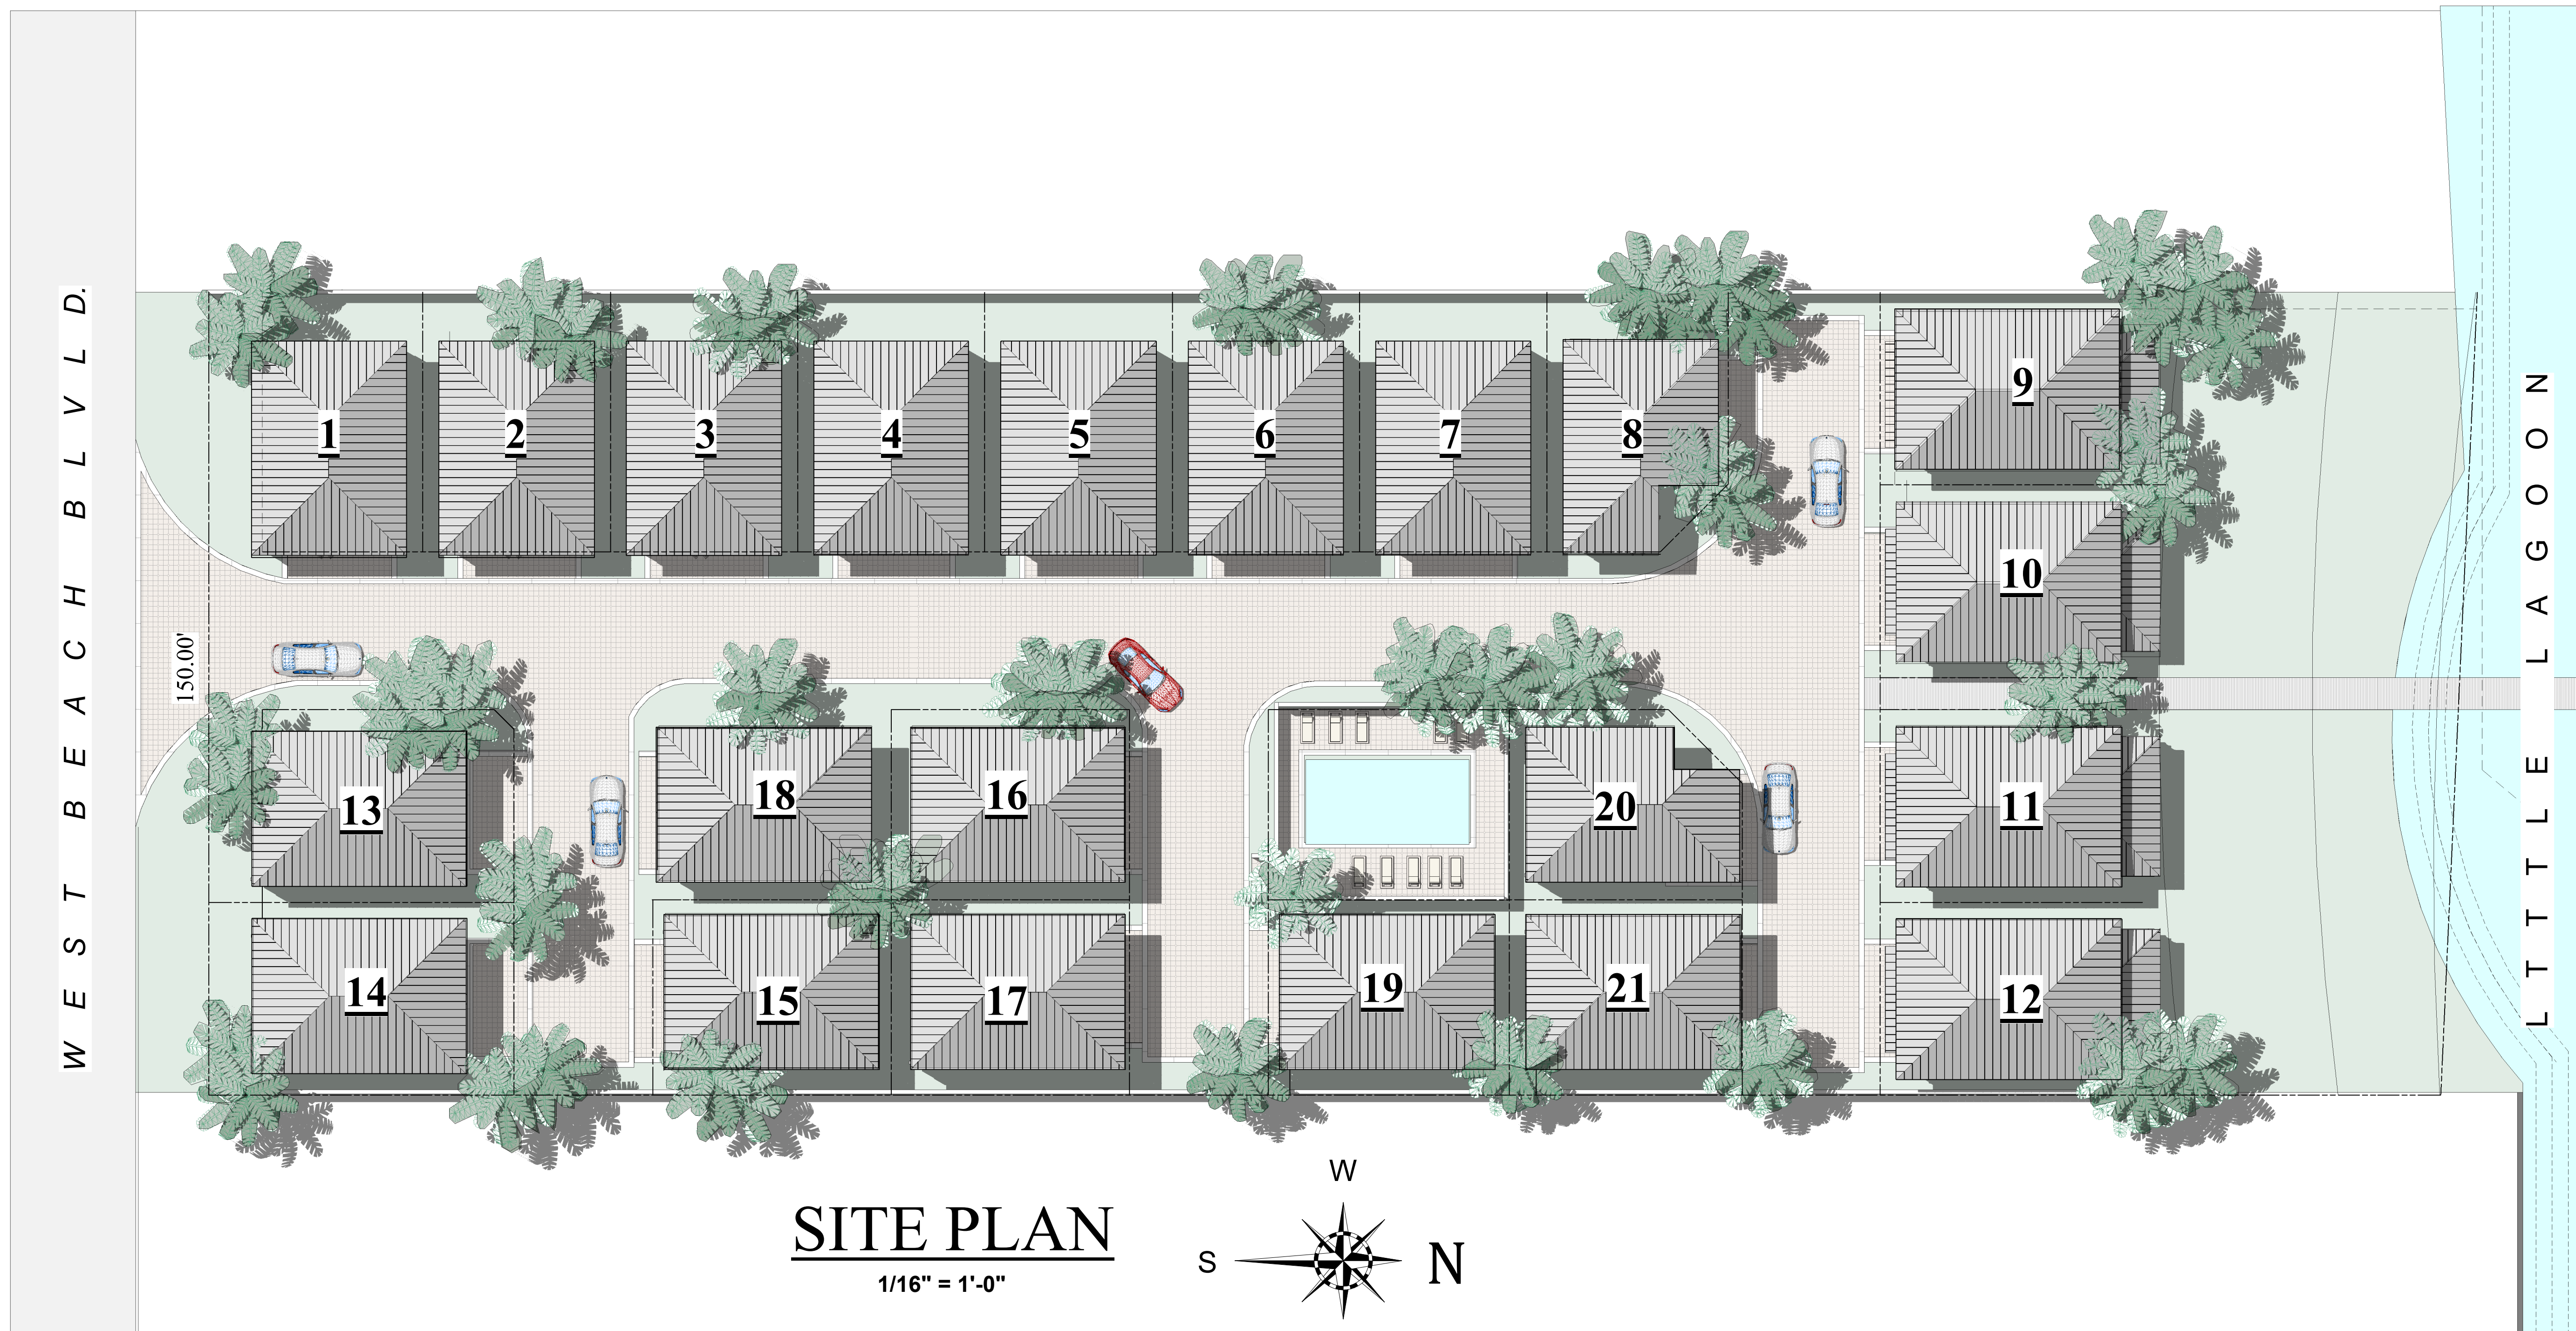

HENRY NORRIS & ASSOCIATES

ARCHITECTURE & ENVIRONMENTAL DESIGN

30 N. PALAFOX
PENSACOLA, FL
32502
(850)432-6011
FAX 435-9001

SUMMER COTTAGES
GULF SHORES, AL.

JOB #: Project Number
CAD:
CHECKED: HN
DATE: 12/10/24

REVISIONS:

SEAL:

SHEET TITLE:
Unnamed

A1001

W E S T B E A C H B L V L D.

L T T L E L A G O O N

150.00'

SITE PLAN

1/16" = 1'-0"